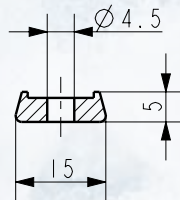

## **BLACK EPDM GASKET (-45° C)**

**Ref. 70:** delivered in 25 m lengths

**Option:** tailor made frames

**Bourrelet - Gasket**  
**67**

**Raidisseur - Fixing strip**  
**252**