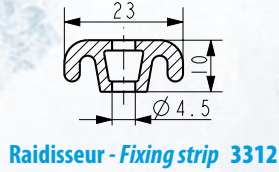

Raidisseur - Fixing strip 3312