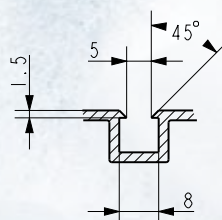

BOURRELETS - GASKETS

70

BOURRELET EPDM NOIR (-45°C)

Réf. 70 : livré en rouleaux de 25 m

Option : cadre sur mesure

BLACK EPDM GASKET (-45° C)

Ref. 70: delivered in 25 m lengths

Option: tailor made frames

BOURRELETS NOIR (-45°C)

Caoutchouc noir extrêmement souple pour température jusqu'à -45°C.

Livrés en longueurs de :

Bourrelets (EPDM) :

Réf. 67 (avec raidisseur 252) : 25 m

Réf. 77 endiquetable (sans raidisseur) : 2,5 m

Raidisseur :

Réf. 252 : 5 m

BLACK EPDM GASKET (-45° C)

Extremely soft black rubber for temperatures down to -45° C

Delivered in lengths of:

Gaskets (EPDM):

Ref. 67 (with strip 252): 25 m

Ref. 77 clip fixing (without fixing strip): 2,5 m

Fixing strip:

Ref. 252: 5 m

PROFIL PVC RIGIDE

Réf. 5831

Livré en longueur de 5 m

RIGID PVC PROFILE

Ref. 5831

Delivered in length of 5 m