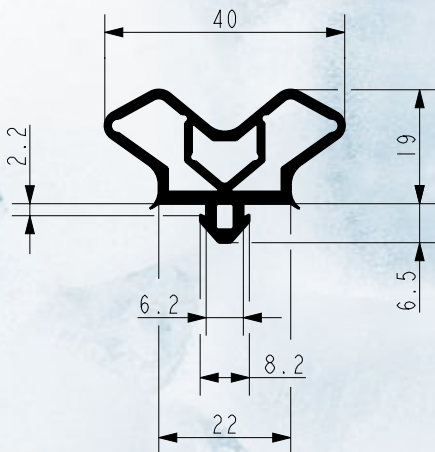

Bourrelet - Gasket
77