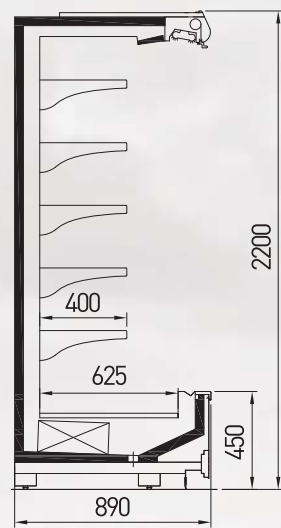

LIBRA	Temperature	Length (mm)							
		937	1250	1875	2500	3750	2000 Head	2300 Head	2600 Head
D32 / D45 SL	M2 (-1 / +7°C)	♦	♦	♦	♦	♦	♦	♦	♦
M32 / M45 SL	M2 (-1 / +7°C)	♦	♦	♦	♦	♦	♦	♦	♦
G32 / G45 SL	M2 (-1 / +7°C)	♦	♦	♦	♦	♦			♦
D32 / D45 PE	M1 (-1 / +5°C)	♦	♦	♦	♦	♦	♦	♦	♦
M32 / M45 PE	M1 (-1 / +5°C)	♦	♦	♦	♦	♦	♦	♦	♦
G32 / G45 PE	M1 (-1 / +5°C)	♦	♦	♦	♦	♦			♦
D32 / D45 SM	H1 (+1 / +10°C)	♦	♦	♦	♦	♦	♦	♦	♦
M32 / M45 SM	H1 (+1 / +10°C)	♦	♦	♦	♦	♦	♦	♦	♦
G32 / G45 SM	H1 (+1 / +10°C)	♦	♦	♦	♦	♦			♦
Side wall thickness (mm)		40							

LEPUS D32 SL**LEPUS M32 SL****LEPUS G32 SL****LEPUS D45 SL****LEPUS M45 SL****LEPUS G45 SL****LEPUS**

	Temperature	Length (mm)							
		937	1250	1875	2500	3750	2000 Head	2300 Head	2600 Head
D32 / D45 SL	M2 (-1 / +7°C)	♦	♦	♦	♦	♦	♦	♦	♦
M32 / M45 SL	M2 (-1 / +7°C)	♦	♦	♦	♦	♦	♦	♦	♦
G32 / G45 SL	M2 (-1 / +7°C)	♦	♦	♦	♦	♦	♦	♦	♦
D32 / D45 PE	M1 (-1 / +5°C)	♦	♦	♦	♦	♦	♦	♦	♦
M32 / M45 PE	M1 (-1 / +5°C)	♦	♦	♦	♦	♦	♦	♦	♦
G32 / G45 PE	M1 (-1 / +5°C)	♦	♦	♦	♦	♦	♦	♦	♦
D32 / D45 SM	H1 (+1 / +10°C)	♦	♦	♦	♦	♦	♦	♦	♦
M32 / M45 SM	H1 (+1 / +10°C)	♦	♦	♦	♦	♦	♦	♦	♦
G32 / G45 SM	H1 (+1 / +10°C)	♦	♦	♦	♦	♦	♦	♦	♦
Side wall thickness (mm)		40							