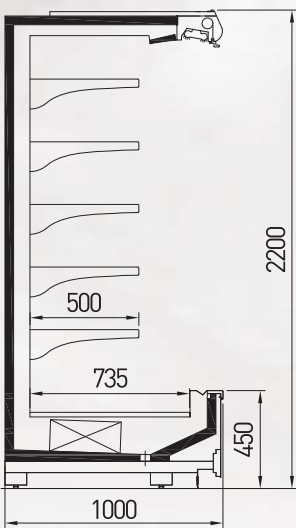

LIBRA	Temperature	Length (mm)							
		937	1250	1875	2500	3750	2000 Head	2300 Head	2600 Head
D32 / D45 SL	M2 (-1 / +7°C)	♦	♦	♦	♦	♦	♦	♦	♦
M32 / M45 SL	M2 (-1 / +7°C)	♦	♦	♦	♦	♦	♦	♦	♦
G32 / G45 SL	M2 (-1 / +7°C)	♦	♦	♦	♦	♦			♦
D32 / D45 PE	M1 (-1 / +5°C)	♦	♦	♦	♦	♦	♦	♦	♦
M32 / M45 PE	M1 (-1 / +5°C)	♦	♦	♦	♦	♦	♦	♦	♦
G32 / G45 PE	M1 (-1 / +5°C)	♦	♦	♦	♦	♦			♦
D32 / D45 SM	H1 (+1 / +10°C)	♦	♦	♦	♦	♦	♦	♦	♦
M32 / M45 SM	H1 (+1 / +10°C)	♦	♦	♦	♦	♦	♦	♦	♦
G32 / G45 SM	H1 (+1 / +10°C)	♦	♦	♦	♦	♦			♦
Side wall thickness (mm)		40							

LEPUS D32 SL**LEPUS M32 SL****LEPUS G32 SL****LEPUS D45 SL****LEPUS M45 SL****LEPUS G45 SL****LEPUS**

	Temperature	Length (mm)							
		937	1250	1875	2500	3750	2000 Head	2300 Head	2600 Head
D32 / D45 SL	M2 (-1 / +7°C)	♦	♦	♦	♦	♦	♦	♦	♦
M32 / M45 SL	M2 (-1 / +7°C)	♦	♦	♦	♦	♦	♦	♦	♦
G32 / G45 SL	M2 (-1 / +7°C)	♦	♦	♦	♦	♦	♦	♦	♦
D32 / D45 PE	M1 (-1 / +5°C)	♦	♦	♦	♦	♦	♦	♦	♦
M32 / M45 PE	M1 (-1 / +5°C)	♦	♦	♦	♦	♦	♦	♦	♦
G32 / G45 PE	M1 (-1 / +5°C)	♦	♦	♦	♦	♦	♦	♦	♦
D32 / D45 SM	H1 (+1 / +10°C)	♦	♦	♦	♦	♦	♦	♦	♦
M32 / M45 SM	H1 (+1 / +10°C)	♦	♦	♦	♦	♦	♦	♦	♦
G32 / G45 SM	H1 (+1 / +10°C)	♦	♦	♦	♦	♦	♦	♦	♦
Side wall thickness (mm)		40							