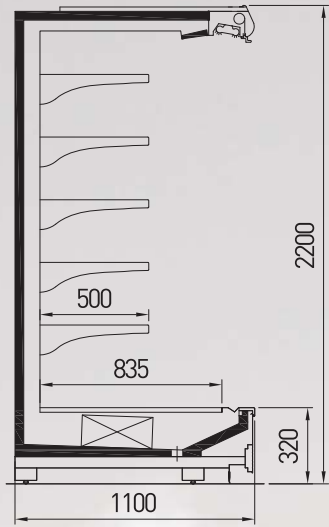

LIBRA	Temperature	Length (mm)							
		937	1250	1875	2500	3750	2000 Head	2300 Head	2600 Head
D32 / D45 SL	M2 (-1 / +7°C)	♦	♦	♦	♦	♦	♦	♦	♦
M32 / M45 SL	M2 (-1 / +7°C)	♦	♦	♦	♦	♦	♦	♦	♦
G32 / G45 SL	M2 (-1 / +7°C)	♦	♦	♦	♦	♦			♦
D32 / D45 PE	M1 (-1 / +5°C)	♦	♦	♦	♦	♦	♦	♦	♦
M32 / M45 PE	M1 (-1 / +5°C)	♦	♦	♦	♦	♦	♦	♦	♦
G32 / G45 PE	M1 (-1 / +5°C)	♦	♦	♦	♦	♦			♦
D32 / D45 SM	H1 (+1 / +10°C)	♦	♦	♦	♦	♦	♦	♦	♦
M32 / M45 SM	H1 (+1 / +10°C)	♦	♦	♦	♦	♦	♦	♦	♦
G32 / G45 SM	H1 (+1 / +10°C)	♦	♦	♦	♦	♦			♦
Side wall thickness (mm)		40							

LEPUS D32 SL**LEPUS M32 SL****LEPUS G32 SL****LEPUS D45 SL****LEPUS M45 SL****LEPUS G45 SL****LEPUS**

	Temperature	Length (mm)							
		937	1250	1875	2500	3750	2000 Head	2300 Head	2600 Head
D32 / D45 SL	M2 (-1 / +7°C)	♦	♦	♦	♦	♦	♦	♦	♦
M32 / M45 SL	M2 (-1 / +7°C)	♦	♦	♦	♦	♦	♦	♦	♦
G32 / G45 SL	M2 (-1 / +7°C)	♦	♦	♦	♦	♦	♦	♦	♦
D32 / D45 PE	M1 (-1 / +5°C)	♦	♦	♦	♦	♦	♦	♦	♦
M32 / M45 PE	M1 (-1 / +5°C)	♦	♦	♦	♦	♦	♦	♦	♦
G32 / G45 PE	M1 (-1 / +5°C)	♦	♦	♦	♦	♦	♦	♦	♦
D32 / D45 SM	H1 (+1 / +10°C)	♦	♦	♦	♦	♦	♦	♦	♦
M32 / M45 SM	H1 (+1 / +10°C)	♦	♦	♦	♦	♦	♦	♦	♦
G32 / G45 SM	H1 (+1 / +10°C)	♦	♦	♦	♦	♦	♦	♦	♦
Side wall thickness (mm)		40							