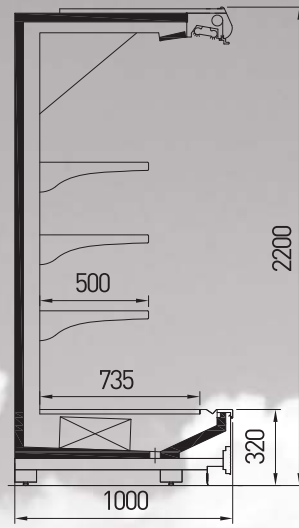

LEPUS M32 PE/SM