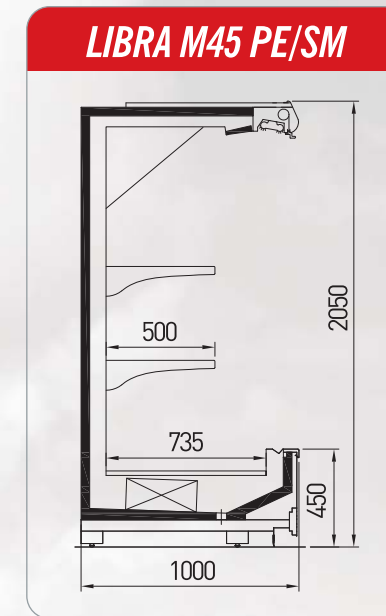

LIBRA	Temperature	Length (mm)							
		937	1250	1875	2500	3750	2000 Head	2300 Head	2600 Head
D32 / D45 SL	M2 (-1 / +7°C)	♦	♦	♦	♦	♦	♦	♦	♦
M32 / M45 SL	M2 (-1 / +7°C)	♦	♦	♦	♦	♦	♦	♦	♦
G32 / G45 SL	M2 (-1 / +7°C)	♦	♦	♦	♦	♦			♦
D32 / D45 PE	M1 (-1 / +5°C)	♦	♦	♦	♦	♦	♦	♦	♦
M32 / M45 PE	M1 (-1 / +5°C)	♦	♦	♦	♦	♦	♦	♦	♦
G32 / G45 PE	M1 (-1 / +5°C)	♦	♦	♦	♦	♦			♦
D32 / D45 SM	H1 (+1 / +10°C)	♦	♦	♦	♦	♦	♦	♦	♦
M32 / M45 SM	H1 (+1 / +10°C)	♦	♦	♦	♦	♦	♦	♦	♦
G32 / G45 SM	H1 (+1 / +10°C)	♦	♦	♦	♦	♦			♦
Side wall thickness (mm)		40							

LEPUS D32 SL**LEPUS M32 SL****LEPUS G32 SL****LEPUS D45 SL****LEPUS M45 SL****LEPUS G45 SL****LEPUS**

	Temperature	Length (mm)							
		937	1250	1875	2500	3750	2000 Head	2300 Head	2600 Head
D32 / D45 SL	M2 (-1 / +7°C)	♦	♦	♦	♦	♦	♦	♦	♦
M32 / M45 SL	M2 (-1 / +7°C)	♦	♦	♦	♦	♦	♦	♦	♦
G32 / G45 SL	M2 (-1 / +7°C)	♦	♦	♦	♦	♦	♦	♦	♦
D32 / D45 PE	M1 (-1 / +5°C)	♦	♦	♦	♦	♦	♦	♦	♦
M32 / M45 PE	M1 (-1 / +5°C)	♦	♦	♦	♦	♦	♦	♦	♦
G32 / G45 PE	M1 (-1 / +5°C)	♦	♦	♦	♦	♦	♦	♦	♦
D32 / D45 SM	H1 (+1 / +10°C)	♦	♦	♦	♦	♦	♦	♦	♦
M32 / M45 SM	H1 (+1 / +10°C)	♦	♦	♦	♦	♦	♦	♦	♦
G32 / G45 SM	H1 (+1 / +10°C)	♦	♦	♦	♦	♦	♦	♦	♦
Side wall thickness (mm)		40							