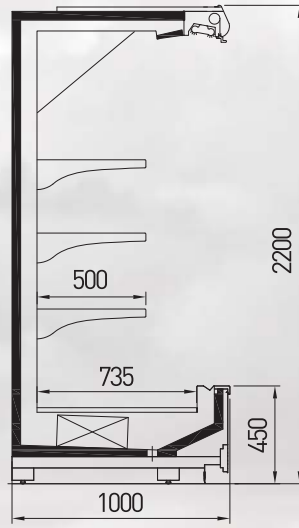

LEPUS M45 PE/SM