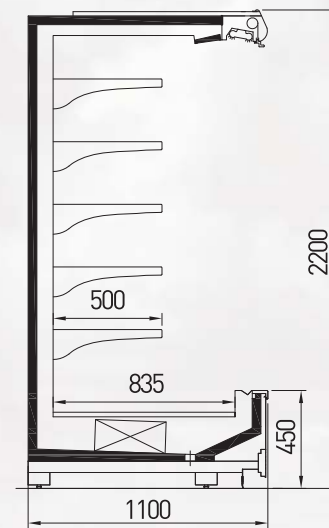

LIBRA	Temperature	Length (mm)							
		937	1250	1875	2500	3750	2000 Head	2300 Head	2600 Head
D32 / D45 SL	M2 (-1 / +7°C)	♦	♦	♦	♦	♦	♦	♦	♦
M32 / M45 SL	M2 (-1 / +7°C)	♦	♦	♦	♦	♦	♦	♦	♦
G32 / G45 SL	M2 (-1 / +7°C)	♦	♦	♦	♦	♦			♦
D32 / D45 PE	M1 (-1 / +5°C)	♦	♦	♦	♦	♦	♦	♦	♦
M32 / M45 PE	M1 (-1 / +5°C)	♦	♦	♦	♦	♦	♦	♦	♦
G32 / G45 PE	M1 (-1 / +5°C)	♦	♦	♦	♦	♦			♦
D32 / D45 SM	H1 (+1 / +10°C)	♦	♦	♦	♦	♦	♦	♦	♦
M32 / M45 SM	H1 (+1 / +10°C)	♦	♦	♦	♦	♦	♦	♦	♦
G32 / G45 SM	H1 (+1 / +10°C)	♦	♦	♦	♦	♦			♦
Side wall thickness (mm)		40							

LEPUS D32 SL**LEPUS M32 SL****LEPUS G32 SL****LEPUS D45 SL****LEPUS M45 SL****LEPUS G45 SL****LEPUS**

	Temperature	Length (mm)							
		937	1250	1875	2500	3750	2000 Head	2300 Head	2600 Head
D32 / D45 SL	M2 (-1 / +7°C)	♦	♦	♦	♦	♦	♦	♦	♦
M32 / M45 SL	M2 (-1 / +7°C)	♦	♦	♦	♦	♦	♦	♦	♦
G32 / G45 SL	M2 (-1 / +7°C)	♦	♦	♦	♦	♦	♦	♦	♦
D32 / D45 PE	M1 (-1 / +5°C)	♦	♦	♦	♦	♦	♦	♦	♦
M32 / M45 PE	M1 (-1 / +5°C)	♦	♦	♦	♦	♦	♦	♦	♦
G32 / G45 PE	M1 (-1 / +5°C)	♦	♦	♦	♦	♦	♦	♦	♦
D32 / D45 SM	H1 (+1 / +10°C)	♦	♦	♦	♦	♦	♦	♦	♦
M32 / M45 SM	H1 (+1 / +10°C)	♦	♦	♦	♦	♦	♦	♦	♦
G32 / G45 SM	H1 (+1 / +10°C)	♦	♦	♦	♦	♦	♦	♦	♦
Side wall thickness (mm)		40							