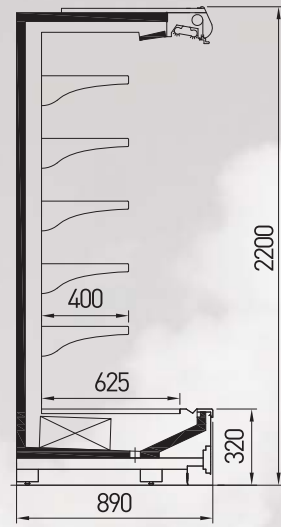

LEPUS D32 SL