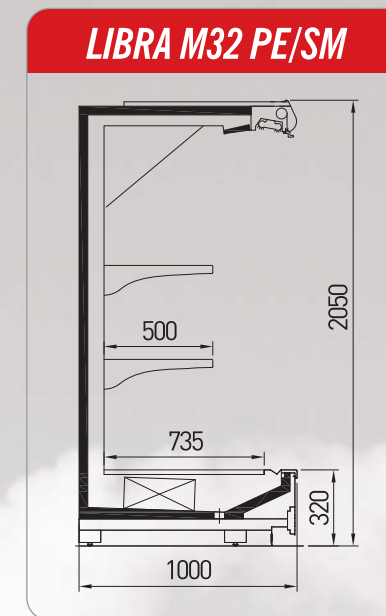

LIBRA	Temperature	Length (mm)							
		937	1250	1875	2500	3750	2000 Head	2300 Head	2600 Head
D32 / D45 SL	M2 (-1 / +7°C)	♦	♦	♦	♦	♦	♦	♦	♦
M32 / M45 SL	M2 (-1 / +7°C)	♦	♦	♦	♦	♦	♦	♦	♦
G32 / G45 SL	M2 (-1 / +7°C)	♦	♦	♦	♦	♦			♦
D32 / D45 PE	M1 (-1 / +5°C)	♦	♦	♦	♦	♦	♦	♦	♦
M32 / M45 PE	M1 (-1 / +5°C)	♦	♦	♦	♦	♦	♦	♦	♦
G32 / G45 PE	M1 (-1 / +5°C)	♦	♦	♦	♦	♦			♦
D32 / D45 SM	H1 (+1 / +10°C)	♦	♦	♦	♦	♦	♦	♦	♦
M32 / M45 SM	H1 (+1 / +10°C)	♦	♦	♦	♦	♦	♦	♦	♦
G32 / G45 SM	H1 (+1 / +10°C)	♦	♦	♦	♦	♦			♦
Side wall thickness (mm)		40							

LEPUS D32 SL**LEPUS M32 SL****LEPUS G32 SL****LEPUS D45 SL****LEPUS M45 SL****LEPUS G45 SL****LEPUS**

	Temperature	Length (mm)							
		937	1250	1875	2500	3750	2000 Head	2300 Head	2600 Head
D32 / D45 SL	M2 (-1 / +7°C)	♦	♦	♦	♦	♦	♦	♦	♦
M32 / M45 SL	M2 (-1 / +7°C)	♦	♦	♦	♦	♦	♦	♦	♦
G32 / G45 SL	M2 (-1 / +7°C)	♦	♦	♦	♦	♦	♦	♦	♦
D32 / D45 PE	M1 (-1 / +5°C)	♦	♦	♦	♦	♦	♦	♦	♦
M32 / M45 PE	M1 (-1 / +5°C)	♦	♦	♦	♦	♦	♦	♦	♦
G32 / G45 PE	M1 (-1 / +5°C)	♦	♦	♦	♦	♦	♦	♦	♦
D32 / D45 SM	H1 (+1 / +10°C)	♦	♦	♦	♦	♦	♦	♦	♦
M32 / M45 SM	H1 (+1 / +10°C)	♦	♦	♦	♦	♦	♦	♦	♦
G32 / G45 SM	H1 (+1 / +10°C)	♦	♦	♦	♦	♦	♦	♦	♦
Side wall thickness (mm)		40							