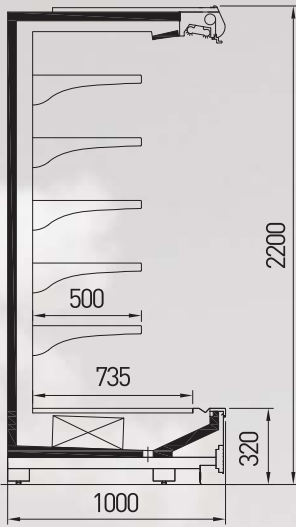

LIBRA	Temperature	Length (mm)							
		937	1250	1875	2500	3750	2000 Head	2300 Head	2600 Head
D32 / D45 SL	M2 (-1 / +7°C)	♦	♦	♦	♦	♦	♦	♦	♦
M32 / M45 SL	M2 (-1 / +7°C)	♦	♦	♦	♦	♦	♦	♦	♦
G32 / G45 SL	M2 (-1 / +7°C)	♦	♦	♦	♦	♦			♦
D32 / D45 PE	M1 (-1 / +5°C)	♦	♦	♦	♦	♦	♦	♦	♦
M32 / M45 PE	M1 (-1 / +5°C)	♦	♦	♦	♦	♦	♦	♦	♦
G32 / G45 PE	M1 (-1 / +5°C)	♦	♦	♦	♦	♦			♦
D32 / D45 SM	H1 (+1 / +10°C)	♦	♦	♦	♦	♦	♦	♦	♦
M32 / M45 SM	H1 (+1 / +10°C)	♦	♦	♦	♦	♦	♦	♦	♦
G32 / G45 SM	H1 (+1 / +10°C)	♦	♦	♦	♦	♦			♦
Side wall thickness (mm)		40							

LEPUS D32 SL**LEPUS M32 SL****LEPUS G32 SL****LEPUS D45 SL****LEPUS M45 SL****LEPUS G45 SL****LEPUS**

	Temperature	Length (mm)							
		937	1250	1875	2500	3750	2000 Head	2300 Head	2600 Head
D32 / D45 SL	M2 (-1 / +7°C)	♦	♦	♦	♦	♦	♦	♦	♦
M32 / M45 SL	M2 (-1 / +7°C)	♦	♦	♦	♦	♦	♦	♦	♦
G32 / G45 SL	M2 (-1 / +7°C)	♦	♦	♦	♦	♦	♦	♦	♦
D32 / D45 PE	M1 (-1 / +5°C)	♦	♦	♦	♦	♦	♦	♦	♦
M32 / M45 PE	M1 (-1 / +5°C)	♦	♦	♦	♦	♦	♦	♦	♦
G32 / G45 PE	M1 (-1 / +5°C)	♦	♦	♦	♦	♦	♦	♦	♦
D32 / D45 SM	H1 (+1 / +10°C)	♦	♦	♦	♦	♦	♦	♦	♦
M32 / M45 SM	H1 (+1 / +10°C)	♦	♦	♦	♦	♦	♦	♦	♦
G32 / G45 SM	H1 (+1 / +10°C)	♦	♦	♦	♦	♦	♦	♦	♦
Side wall thickness (mm)		40							