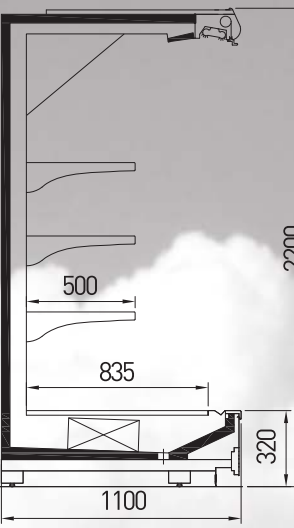

LEPUS G32 PE/SM