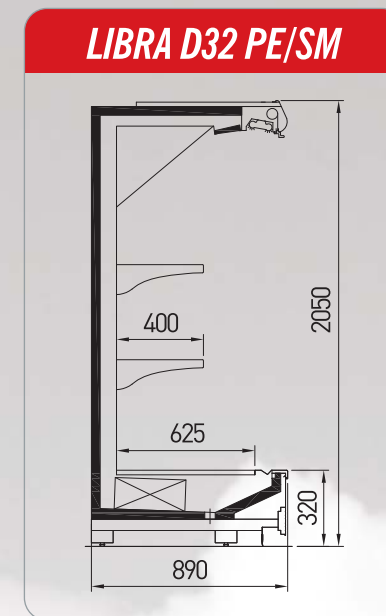

LIBRA	Temperature	Length (mm)							
		937	1250	1875	2500	3750	2000 Head	2300 Head	2600 Head
D32 / D45 SL	M2 (-1 / +7°C)	♦	♦	♦	♦	♦	♦	♦	♦
M32 / M45 SL	M2 (-1 / +7°C)	♦	♦	♦	♦	♦	♦	♦	♦
G32 / G45 SL	M2 (-1 / +7°C)	♦	♦	♦	♦	♦			♦
D32 / D45 PE	M1 (-1 / +5°C)	♦	♦	♦	♦	♦	♦	♦	♦
M32 / M45 PE	M1 (-1 / +5°C)	♦	♦	♦	♦	♦	♦	♦	♦
G32 / G45 PE	M1 (-1 / +5°C)	♦	♦	♦	♦	♦			♦
D32 / D45 SM	H1 (+1 / +10°C)	♦	♦	♦	♦	♦	♦	♦	♦
M32 / M45 SM	H1 (+1 / +10°C)	♦	♦	♦	♦	♦	♦	♦	♦
G32 / G45 SM	H1 (+1 / +10°C)	♦	♦	♦	♦	♦			♦
Side wall thickness (mm)		40							

LEPUS D32 SL**LEPUS M32 SL****LEPUS G32 SL****LEPUS D45 SL****LEPUS M45 SL****LEPUS G45 SL****LEPUS**

	Temperature	Length (mm)							
		937	1250	1875	2500	3750	2000 Head	2300 Head	2600 Head
D32 / D45 SL	M2 (-1 / +7°C)	♦	♦	♦	♦	♦	♦	♦	♦
M32 / M45 SL	M2 (-1 / +7°C)	♦	♦	♦	♦	♦	♦	♦	♦
G32 / G45 SL	M2 (-1 / +7°C)	♦	♦	♦	♦	♦	♦	♦	♦
D32 / D45 PE	M1 (-1 / +5°C)	♦	♦	♦	♦	♦	♦	♦	♦
M32 / M45 PE	M1 (-1 / +5°C)	♦	♦	♦	♦	♦	♦	♦	♦
G32 / G45 PE	M1 (-1 / +5°C)	♦	♦	♦	♦	♦	♦	♦	♦
D32 / D45 SM	H1 (+1 / +10°C)	♦	♦	♦	♦	♦	♦	♦	♦
M32 / M45 SM	H1 (+1 / +10°C)	♦	♦	♦	♦	♦	♦	♦	♦
G32 / G45 SM	H1 (+1 / +10°C)	♦	♦	♦	♦	♦	♦	♦	♦
Side wall thickness (mm)		40							