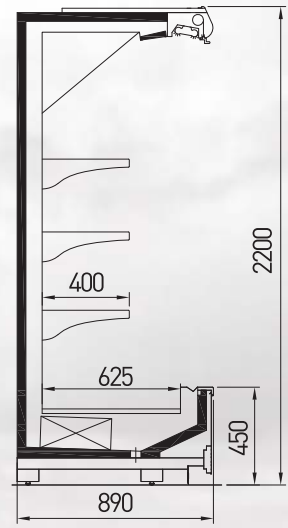

LEPUS D45 PE/SM