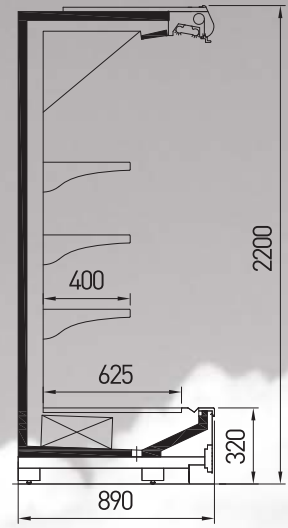

LEPUS D32 PE/SM