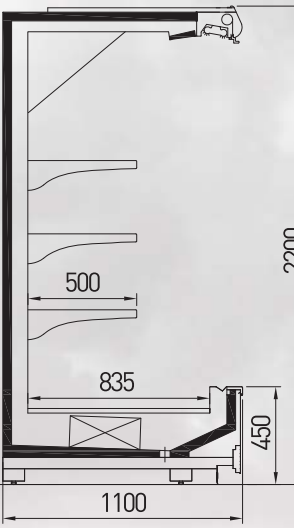

LEPUS G45 PE/SM