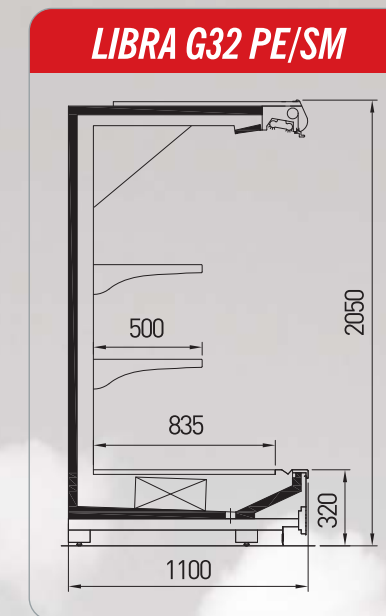

LIBRA	Temperature	Length (mm)							
		937	1250	1875	2500	3750	2000 Head	2300 Head	2600 Head
D32 / D45 SL	M2 (-1 / +7°C)	♦	♦	♦	♦	♦	♦	♦	♦
M32 / M45 SL	M2 (-1 / +7°C)	♦	♦	♦	♦	♦	♦	♦	♦
G32 / G45 SL	M2 (-1 / +7°C)	♦	♦	♦	♦	♦			♦
D32 / D45 PE	M1 (-1 / +5°C)	♦	♦	♦	♦	♦	♦	♦	♦
M32 / M45 PE	M1 (-1 / +5°C)	♦	♦	♦	♦	♦	♦	♦	♦
G32 / G45 PE	M1 (-1 / +5°C)	♦	♦	♦	♦	♦			♦
D32 / D45 SM	H1 (+1 / +10°C)	♦	♦	♦	♦	♦	♦	♦	♦
M32 / M45 SM	H1 (+1 / +10°C)	♦	♦	♦	♦	♦	♦	♦	♦
G32 / G45 SM	H1 (+1 / +10°C)	♦	♦	♦	♦	♦			♦
Side wall thickness (mm)		40							

LEPUS D32 SL**LEPUS M32 SL****LEPUS G32 SL****LEPUS D45 SL****LEPUS M45 SL****LEPUS G45 SL****LEPUS**

	Temperature	Length (mm)							
		937	1250	1875	2500	3750	2000 Head	2300 Head	2600 Head
D32 / D45 SL	M2 (-1 / +7°C)	♦	♦	♦	♦	♦	♦	♦	♦
M32 / M45 SL	M2 (-1 / +7°C)	♦	♦	♦	♦	♦	♦	♦	♦
G32 / G45 SL	M2 (-1 / +7°C)	♦	♦	♦	♦	♦	♦	♦	♦
D32 / D45 PE	M1 (-1 / +5°C)	♦	♦	♦	♦	♦	♦	♦	♦
M32 / M45 PE	M1 (-1 / +5°C)	♦	♦	♦	♦	♦	♦	♦	♦
G32 / G45 PE	M1 (-1 / +5°C)	♦	♦	♦	♦	♦	♦	♦	♦
D32 / D45 SM	H1 (+1 / +10°C)	♦	♦	♦	♦	♦	♦	♦	♦
M32 / M45 SM	H1 (+1 / +10°C)	♦	♦	♦	♦	♦	♦	♦	♦
G32 / G45 SM	H1 (+1 / +10°C)	♦	♦	♦	♦	♦	♦	♦	♦
Side wall thickness (mm)		40							