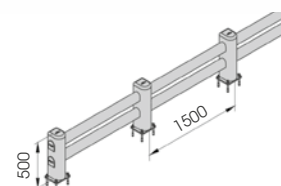

Packing Colour **unpacked on pallet**
M

LM 1100x500
Equipped with accessories

Length Packing Colour **1.100 mm**
unpacked on pallet
M