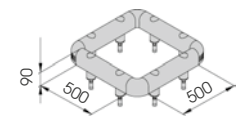

# COLUMN PROTECTION 90

**DIFFERENT SIZES ON REQUEST**

**M16**

**COPRO 500x500**  
Equipped with accessories

Packing Colour **unpacked on pallet**  
**M**

**COPRO 600x600**  
Equipped with accessories

Packing Colour **unpacked on pallet**  
**M**