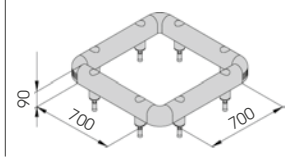

Packing Colour **unpacked on pallet**
M