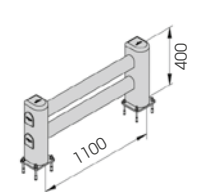

SM 2400x400
Equipped with accessories

Length 2.400 mm
Packing Colour **M**
unpacked on pallet