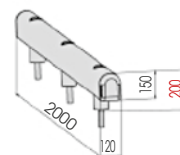

GR 150 3000
Equipped with accessories

Length **3.000 mm**
Packing **unpacked on pallet**
Colour **M**