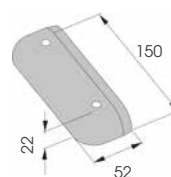

WPA 150
To install with TS9

Packing 20 pz / box
Colour B E