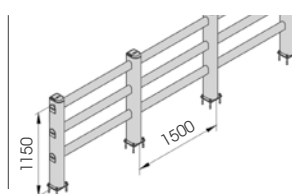

# PEDESTRIAN 150

FAST  
AND EASY  
TO INSTALL

M12

**PED 150 1500x1150  
MODULAR**

Equipped with accessories

Packing Colour **unpacked on pallet**  
Colour **M**