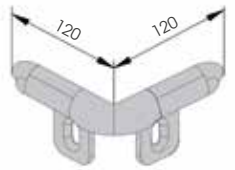

KS 300

Length **4.000 mm**
Packing **1 pz**
Colour **B M E**