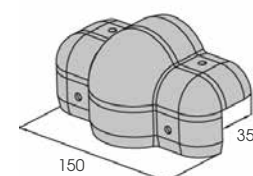

Packing 50 pz / box
Colour B E F

Packing 20 pz / box
Colour B E

Packing 50 pz / box
Colour B E

Packing 20 pz / box
Colour B E

Length 4.000 mm
Packing 8 pz / box
Colour A B C D E F G H I

Packing 20 pz / box
Colour B E

Packing 20 pz / box
Colour B E

Packing 20 pz / box
Colour B E

Packing 20 pz / box
Colour B E