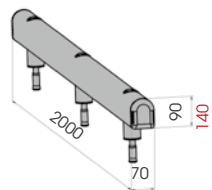

GR 90 3000
Equipped with accessories

Length **3.000 mm**
Packing **2 pz / box**
Colour **M**