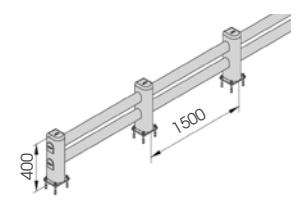

# Guard Rail

SM

DIFFERENT SIZES ON REQUEST

FAST AND EASY TO INSTALL

M12

**SM 1500x400 MODULAR**  
Equipped with accessories

Packing Colour **M**  
unpacked on pallet

**SM 1100x400**  
Equipped with accessories