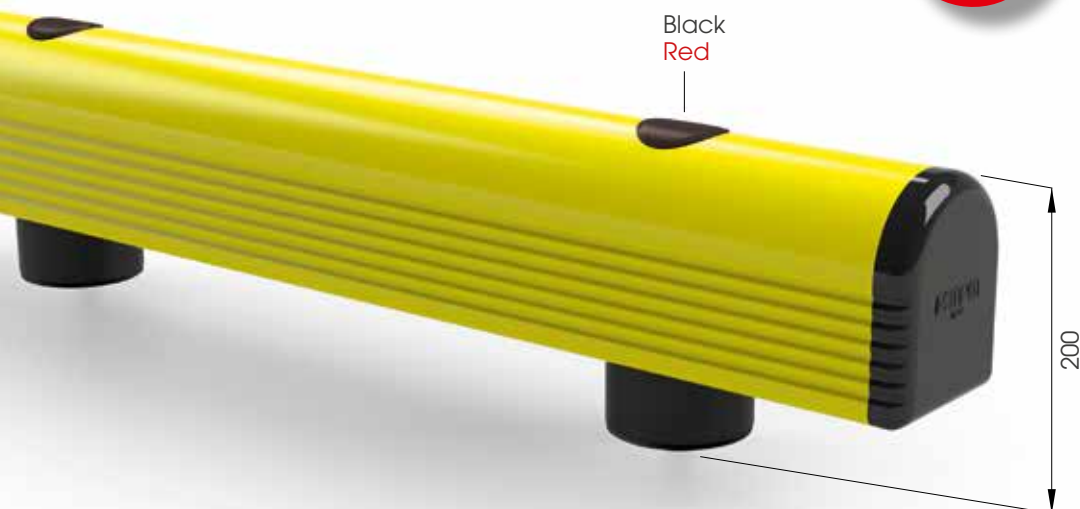

GR 150 500
Equipped with accessories

GUARD RAIL 150