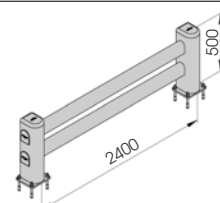

LM

DIFFERENT SIZES ON REQUEST

FAST AND EASY TO INSTALL

Packing Colour **unpacked on pallet**
M

Length Packing Colour **1.100 mm**
unpacked on pallet
M

Length Packing Colour **2.400 mm**
unpacked on pallet
M