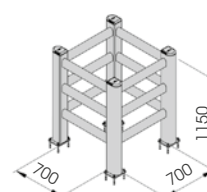

TOWER PROTECTION

DIFFERENT SIZES ON REQUEST

Packing Colour **to be defined**
M

Packing Colour **to be defined**
M

Packing Colour **to be defined**
M