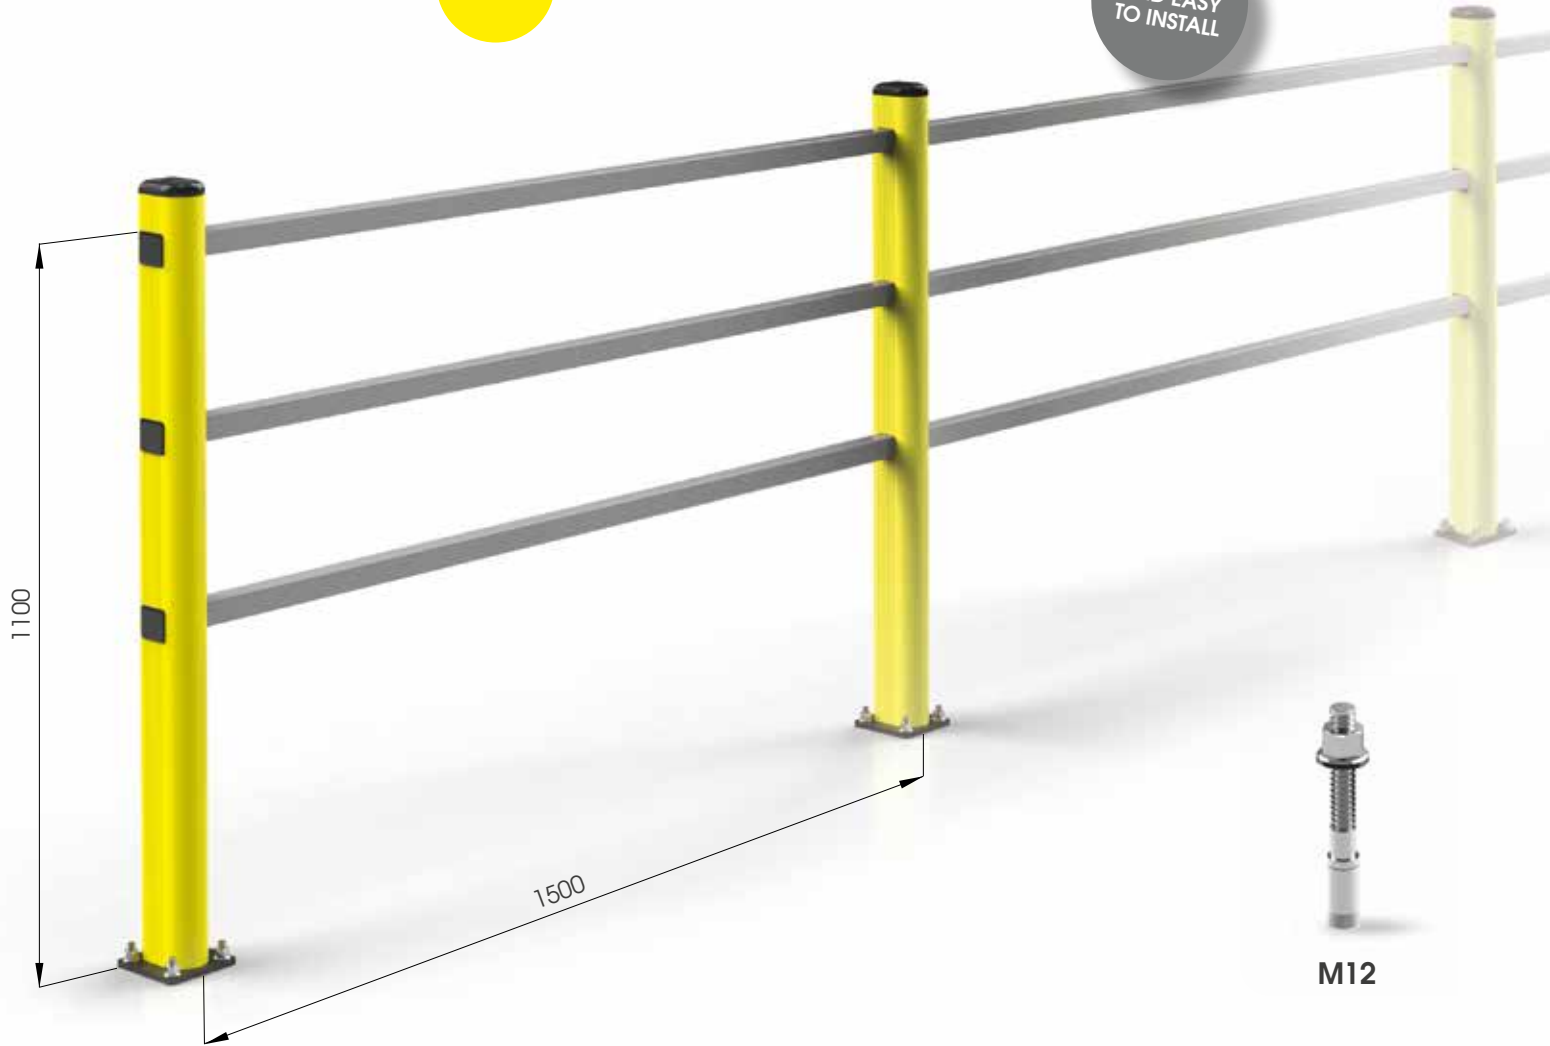

# HAND RAIL 90

FAST  
AND EASY  
TO INSTALL

M12

**HR 90 1500x1150  
MODULAR**  
Equipped with accessories

Packing Colour **unpacked on pallet**  
Colour **M**