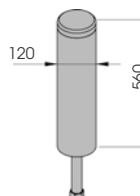

ROD

RE
EASY TO
REMOVE AND
TO REPLACE

Fixing accessory available also in stainless steel

ROD PE 70 266 RE

Equipped with accessories

Drill Ø 38

Packing 6 pz / box

Colour

ROD PE 120 433 RE

Equipped with accessories

Drill Ø 56

Packing 1 pz / bag

Colour

ROD PE 120 560 RE

Equipped with accessories

Drill Ø 56

Packing 1 pz / bag

Colour