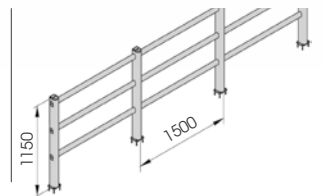

## PEDESTRIAN 90

FAST  
AND EASY  
TO INSTALL

**PED 90 1500x1150  
MODULAR**  
Equipped with accessories

Packing Colour **unpacked on pallet**  
Colour **M**