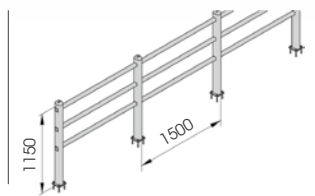

# HAND RAIL 90

FAST  
AND EASY  
TO INSTALL

M12

**HR 90 1500x1150  
MODULAR**  
Equipped with accessories

Packing Colour **unpacked on pallet**  
Colour **M**