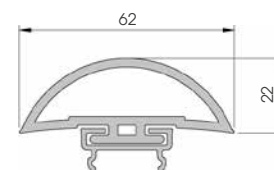

**WPT 150**  
To install with TM5

Packing 50 pz / box  
Colour B E

**WPA 150**  
To install with TS9

Packing 20 pz / box  
Colour B E

**WPCS**  
To install with WP 100 / WP 150

Length 4.000 mm  
Packing 8 pz / box  
Colour A B C D E F G H I