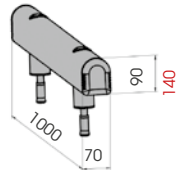

## GUARD RAIL 90

**M16**

**GR 90 500**  
Equipped with accessories

Length **500 mm**  
Packing **4 pz / box**  
Colour **M**

**GR 90 1000**  
Equipped with accessories

Length **1.000 mm**  
Packing **2 pz / box**  
Colour **M**