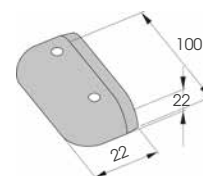

WPA 100
To install with TS9

Packing 20 pz / box
Colour B E