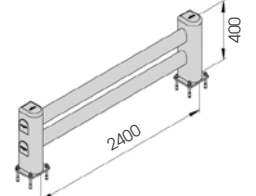

Guard Rail

SM

DIFFERENT SIZES ON REQUEST

FAST AND EASY TO INSTALL

Packing Colour **M**
unpacked on pallet

Length 1.100 mm
Packing Colour **M**
unpacked on pallet

Length 2.400 mm
Packing Colour **M**
unpacked on pallet