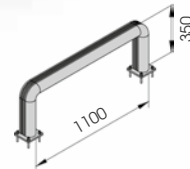

## FENCE 90

**DIFFERENT SIZES ON REQUEST**

**FAST AND EASY TO INSTALL**

**M12**

**FE 1100x350**  
Equipped with accessories

Length **1.100 mm**  
Packing **unpacked on pallet**  
Colour **M**

**FE 2400x350**  
Equipped with accessories