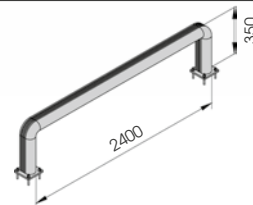

Length **2.400 mm**
Packing **unpacked on pallet**
Colour **M**

GRA 90

Packing **8 pz / box**
Colour **B D**