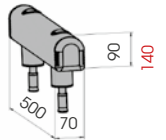

## GUARD RAIL 90

**M16**

**GR 90 500**  
Equipped with accessories

Length **500 mm**  
Packing **4 pz / box**  
Colour **M**

**GR 90 1000**  
Equipped with accessories

Length **1.000 mm**  
Packing **2 pz / box**  
Colour **M**