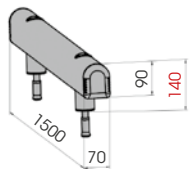

GR 90 2000
Equipped with accessories

Length **2.000 mm**
Packing **2 pz / box**
Colour **M**