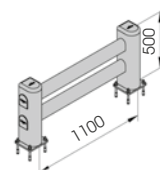

LM 2400x500
Equipped with accessories

Length Packing Colour **2.400 mm**
unpacked on pallet
M