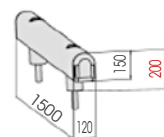

GR 150 2000
Equipped with accessories

Length **2.000 mm**
Packing **unpacked on pallet**
Colour **M**