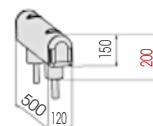

# GUARD RAIL 150

M20

**GR 150 500**  
Equipped with accessories

Length **500 mm**  
Packing **unpacked on pallet**  
Colour **M**

**GR 150 1000**  
Equipped with accessories

Length **1.000 mm**  
Packing **unpacked on pallet**  
Colour **M**