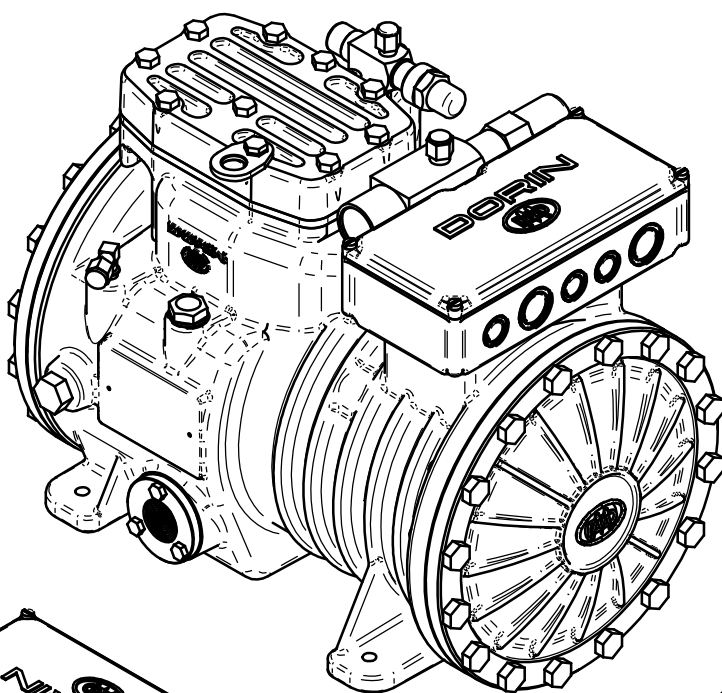

DORIN

RICAMBI
Spare Parts

H32

DORIN

M\Compressore M\Compressor H32

DORIN

H32

Rif.	M/COMPRESSORE M/COMPRESSOR					CODICE CODE	DESCRIZIONE	DESCRIPTION
	H403CC	H403CS	H503CC	H503CS	H743CC			
1	1	1	1	1	1	1CKC082	Coperchio cilindri	Cylinder cover
2	1	1	1	1	1	1CGA201	Guarnizione coperchio cil.	Cyl.cover gasket
3	1	1	1	1	1	1CBC125	Bronzina coperchio	Cover bearing
4	1	1	1	1	1	1CKP007	Tappo scarica olio	Screw for oil service
5	1	1	1	1	1	1CKV040	Valvola rit. olio completa	Oil chek valve compl.
6	1	1	1	1	1	1CGA201	Guarniz.cop.motore	Motor cover gasket
7	1	1	1	1	1	1CKM035	Coperchio motore	Motor cover
8	1	1	1	1	1	1CCE011	Pres a manometrica	Pressure connection
9	1	1	1	1	1	2TE1550	Tappo	Plug
9A	1	1	1	1	1	2TE1500	Tappo	Plug
10	1	1	1	1	1	1CC5035	Kit sospensioni compl.	Vibration camper kit compl.
11	1	1	1	1	1	1MKD038	Disco sbattiolio	Oil centrifugal disk
12	1					1MKA235	Albero completo c.42	Complete shaft c.42
12		1	1			1MKA236	Albero completo c.48	Complete shaft c.48
12				1	1	1MKA237	Albero completo c.52	Complete shaft c.52
13	2	2	2			1MFD741	Biella	Connecting rod
13				2	2	1MFD10B	Biella	Connecting rod
14	2	2	2			1MCE741	Pistone completo	Piston complete
14				2	2	1MCE751	Pistone completo	Piston complete
15	4	4	4			1MDQ591	Segmenti	Rings
15				4	4	1MDQ191	Segmenti	Rings
16	2	2	2			1MCDA61	Kit biella-pistone	Conn.rod /piston compl.
16				2	2	1MCDA62	Kit biella-pistone	Conn.rod /piston compl.
17	1	1	1			1PGA293	Guarniz.piastra valv.-carter	Valve plate-carter gasket
17				1	1	1PGA292	Guarniz.piastra valv.-carter	Valve plate-carter gasket
18	1		1		1	1PCB074	Piastra valvole completa	Complete valve plate
18		1		1		1PCB075	Piastra valvole completa	Complete valve plate
19	1	1	1	1	1	1PGB351	Guarniz.testa-piastra valvole	Air head-valve plate gasket
20	1	1	1	1	1	1CCS061	Testa ad aria completa	Air cooled head
21	1	1	1			1RKA035	Rubinetto di aspirazione	Suction service valve
21				1	1	1RKA036	Rubinetto di aspirazione	Suction service valve
22	1	1	1	1	1	1CKF033	Filtro di aspirazione	Suction filter and gasket
23	1	1	1	1	1	1RKC026	Rubinetto di mandata	Discharge service valve
24	1	1	1	1	1	1CKJ020	Bronzina centrale	Main bearing