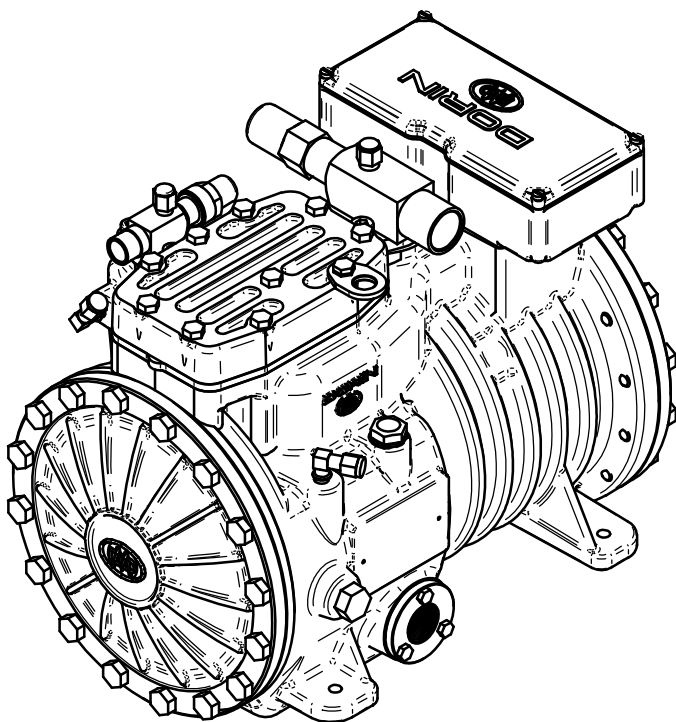

DORIN

RICAMBI
Spare Parts

H32

DORIN

M\Compressore M\Compressor H32

DORIN

H32

Rif.	M/COMPRESSORE M/COMPRESSOR					CODICE CODE	DESCRIZIONE	DESCRIPTION
	H403CC	H403CS	H503CC	H503CS	H743CC			
1	1	1	1	1	1	1CKC082	Coperchio cilindri	Cylinder cover
2	1	1	1	1	1	1CGA201	Guarnizione coperchio cil.	Cyl.cover gasket
3	1	1	1	1	1	1CBC125	Bronzina coperchio	Cover bearing
4	1	1	1	1	1	1CKP007	Tappo scarica olio	Screw for oil service
5	1	1	1	1	1	1CKV040	Valvola rit. olio completa	Oil chek valve compl.
6	1	1	1	1	1	1CGA201	Guarniz.cop.motore	Motor cover gasket
7	1	1	1	1	1	1CKM035	Coperchio motore	Motor cover
8	1	1	1	1	1	1CCE011	Pres a manometrica	Pressure connection
9	1	1	1	1	1	2TE1550	Tappo	Plug
9A	1	1	1	1	1	2TE1500	Tappo	Plug
10	1	1	1	1	1	1CC5035	Kit sospensioni compl.	Vibration camper kit compl.
11	1	1	1	1	1	1MKD038	Disco sbattiolio	Oil centrifugal disk
12	1					1MKA235	Albero completo c.42	Complete shaft c.42
12		1	1			1MKA236	Albero completo c.48	Complete shaft c.48
12				1	1	1MKA237	Albero completo c.52	Complete shaft c.52
13	2	2	2			1MFD741	Biella	Connecting rod
13				2	2	1MFD10B	Biella	Connecting rod
14	2	2	2			1MCE741	Pistone completo	Piston complete
14				2	2	1MCE751	Pistone completo	Piston complete
15	4	4	4			1MDQ591	Segmenti	Rings
15				4	4	1MDQ191	Segmenti	Rings
16	2	2	2			1MCDA61	Kit biella-pistone	Conn.rod /piston compl.
16				2	2	1MCDA62	Kit biella-pistone	Conn.rod /piston compl.
17	1	1	1			1PGA293	Guarniz.piastra valv.-carter	Valve plate-carter gasket
17				1	1	1PGA292	Guarniz.piastra valv.-carter	Valve plate-carter gasket
18	1		1		1	1PCB074	Piastra valvole completa	Complete valve plate
18		1		1		1PCB075	Piastra valvole completa	Complete valve plate
19	1	1	1	1	1	1PGB351	Guarniz.testa-piastra valvole	Air head-valve plate gasket
20	1	1	1	1	1	1CCS061	Testa ad aria completa	Air cooled head
21	1	1	1			1RKA035	Rubinetto di aspirazione	Suction service valve
21				1	1	1RKA036	Rubinetto di aspirazione	Suction service valve
22	1	1	1	1	1	1CKF033	Filtro di aspirazione	Suction filter and gasket
23	1	1	1	1	1	1RKC026	Rubinetto di mandata	Discharge service valve
24	1	1	1	1	1	1CKJ020	Bronzina centrale	Main bearing