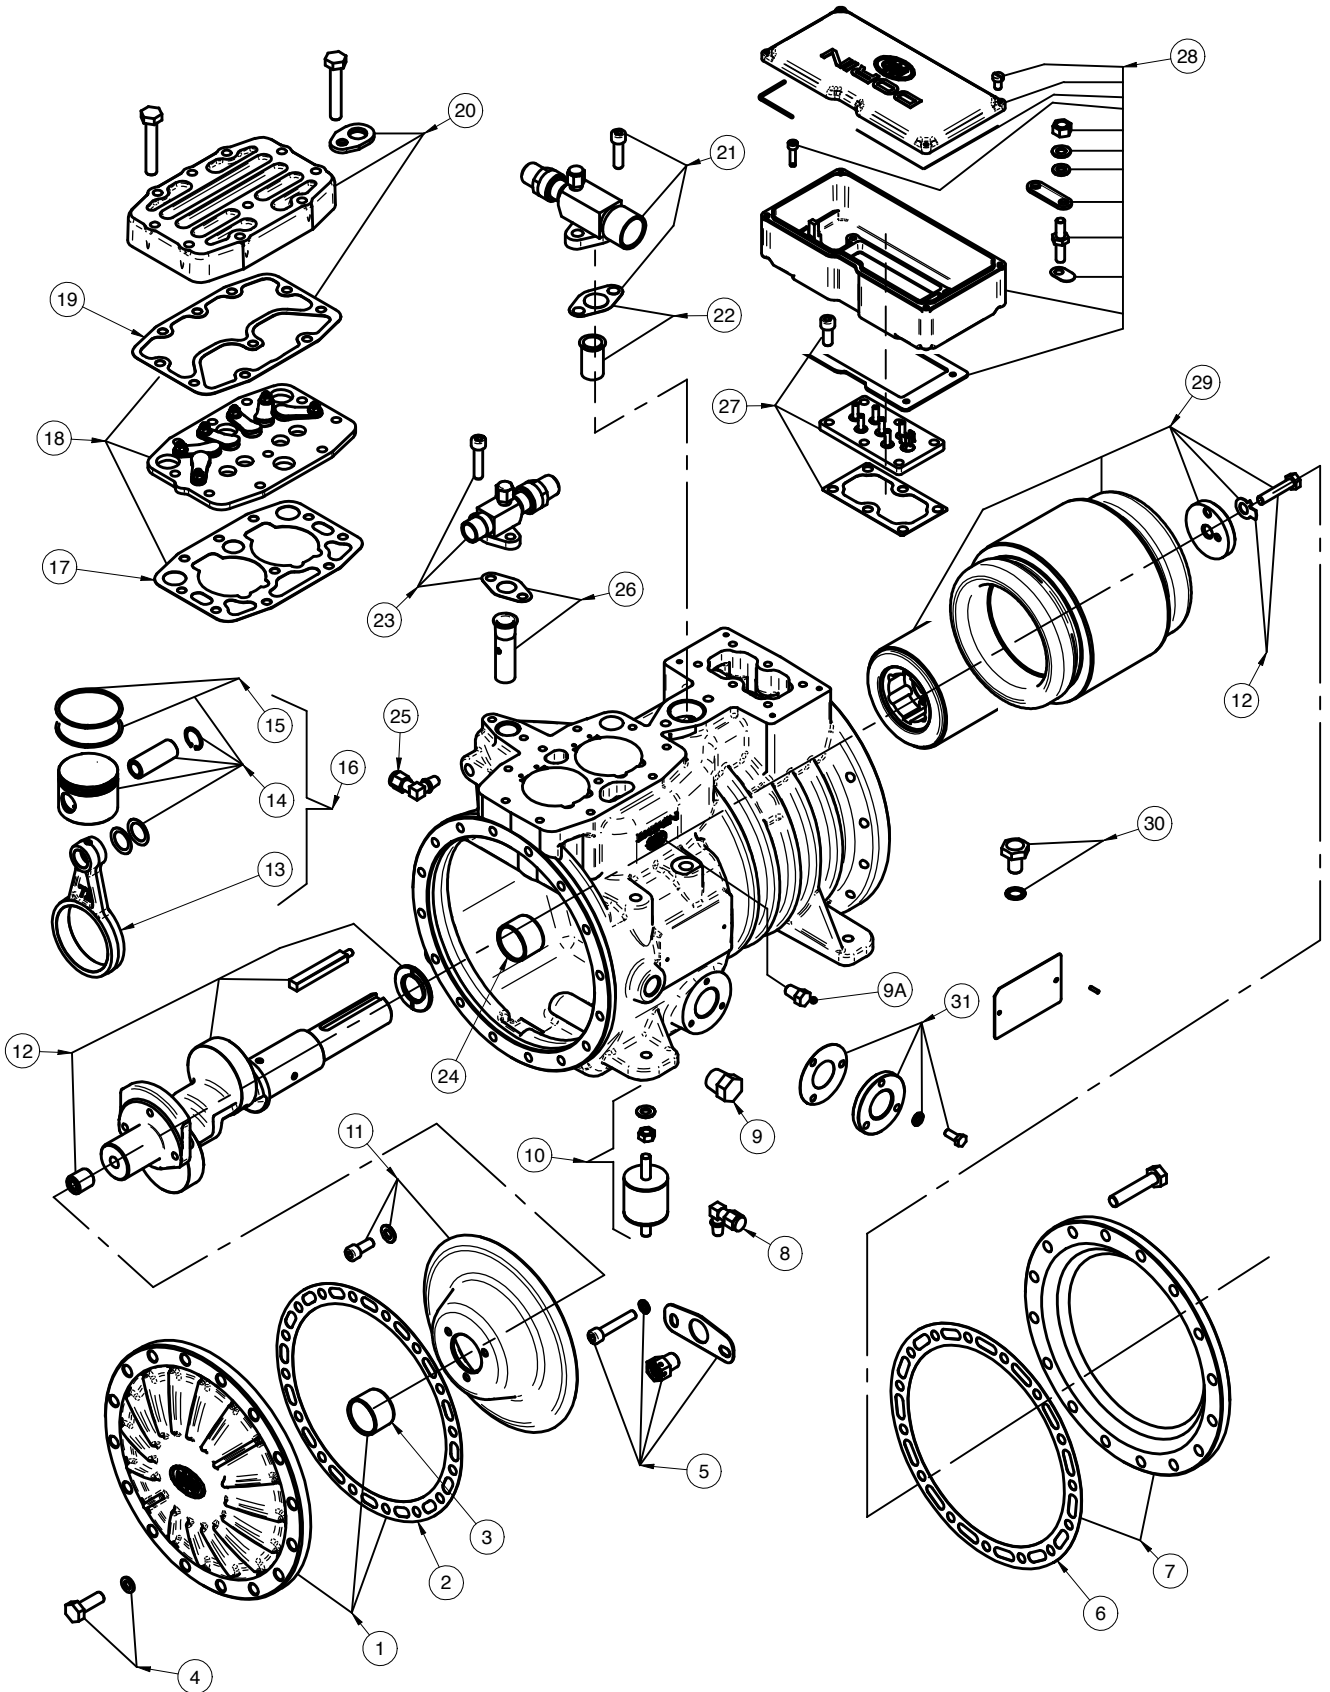

DORIN

RICAMBI
Spare Parts

H32

DORIN

M\Compressore M\Compressor H32

DORIN

H32

Rif.	M/COMPRESSORE M/COMPRESSOR					CODICE CODE	DESCRIZIONE	DESCRIPTION
	H403CC	H403CS	H503CC	H503CS	H743CC			
1	1	1	1	1	1	1CKC082	Coperchio cilindri	Cylinder cover
2	1	1	1	1	1	1CGA201	Guarnizione coperchio cil.	Cyl.cover gasket
3	1	1	1	1	1	1CBC125	Bronzina coperchio	Cover bearing
4	1	1	1	1	1	1CKP007	Tappo scarica olio	Screw for oil service
5	1	1	1	1	1	1CKV040	Valvola rit. olio completa	Oil chek valve compl.
6	1	1	1	1	1	1CGA201	Guarniz.cop.motore	Motor cover gasket
7	1	1	1	1	1	1CKM035	Coperchio motore	Motor cover
8	1	1	1	1	1	1CCE011	Pres a manometrica	Pressure connection
9	1	1	1	1	1	2TE1550	Tappo	Plug
9A	1	1	1	1	1	2TE1500	Tappo	Plug
10	1	1	1	1	1	1CC5035	Kit sospensioni compl.	Vibration camper kit compl.
11	1	1	1	1	1	1MKD038	Disco sbattiolio	Oil centrifugal disk
12	1					1MKA235	Albero completo c.42	Complete shaft c.42
12		1	1			1MKA236	Albero completo c.48	Complete shaft c.48
12				1	1	1MKA237	Albero completo c.52	Complete shaft c.52
13	2	2	2			1MFD741	Biella	Connecting rod
13				2	2	1MFD10B	Biella	Connecting rod
14	2	2	2			1MCE741	Pistone completo	Piston complete
14				2	2	1MCE751	Pistone completo	Piston complete
15	4	4	4			1MDQ591	Segmenti	Rings
15				4	4	1MDQ191	Segmenti	Rings
16	2	2	2			1MCDA61	Kit biella-pistone	Conn.rod /piston compl.
16				2	2	1MCDA62	Kit biella-pistone	Conn.rod /piston compl.
17	1	1	1			1PGA293	Guarniz.piastra valv.-carter	Valve plate-carter gasket
17				1	1	1PGA292	Guarniz.piastra valv.-carter	Valve plate-carter gasket
18	1		1		1	1PCB074	Piastra valvole completa	Complete valve plate
18		1		1		1PCB075	Piastra valvole completa	Complete valve plate
19	1	1	1	1	1	1PGB351	Guarniz.testa-piastra valvole	Air head-valve plate gasket
20	1	1	1	1	1	1CCS061	Testa ad aria completa	Air cooled head
21	1	1	1			1RKA035	Rubinetto di aspirazione	Suction service valve
21				1	1	1RKA036	Rubinetto di aspirazione	Suction service valve
22	1	1	1	1	1	1CKF033	Filtro di aspirazione	Suction filter and gasket
23	1	1	1	1	1	1RKC026	Rubinetto di mandata	Discharge service valve
24	1	1	1	1	1	1CKJ020	Bronzina centrale	Main bearing